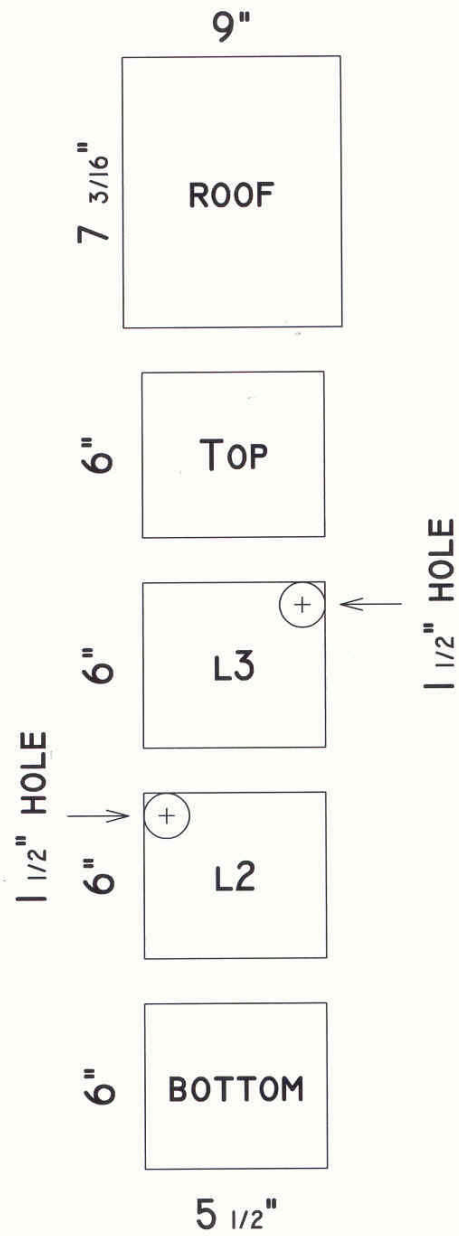

4/12 PITCH

RIGHT SIDE

LEFT SIDE

**SIDE**

FRONT

TOP